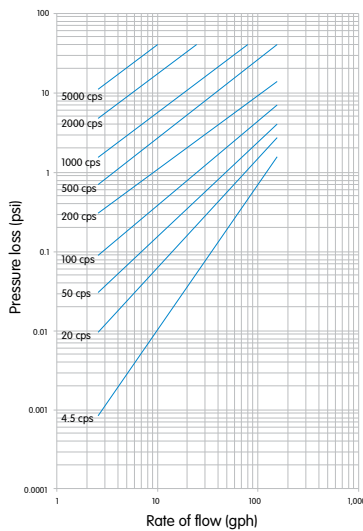

# Pressure loss

## Elster 15, Elster 20, Elster 25 oil meters

Elster 15 – 1/2" oil meter

Elster 20 – 3/4" oil meter

Elster 25 – 1" oil meter

[www.elsteramcowater.com](http://www.elsteramcowater.com)

United States  
 Elster AMCO Water, LLC  
 10 SW 49<sup>th</sup> Avenue, Bldg. 100  
 Ocala, FL 34474  
 T +1 352 369 6500  
 F +1 352 368 1950  
[watermeters@elster.com](mailto:watermeters@elster.com)