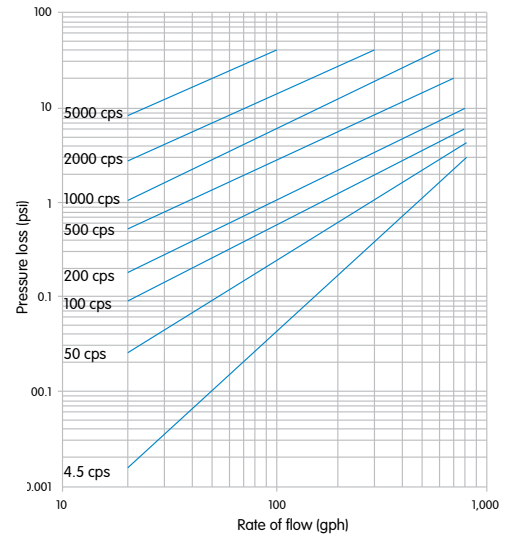

## Elster 15, Elster 20, Elster 25 oil meters

Elster 15 – 1/2" oil meter

Elster 20 – 3/4" oil meter

Elster 25 – 1" oil meter

[www.elsteramcowater.com](http://www.elsteramcowater.com)

United States  
 Elster AMCO Water, LLC  
 10 SW 49<sup>th</sup> Avenue, Bldg. 100  
 Ocala, FL 34474  
 T +1 352 369 6500  
 F +1 352 368 1950  
[watermeters@elster.com](mailto:watermeters@elster.com)