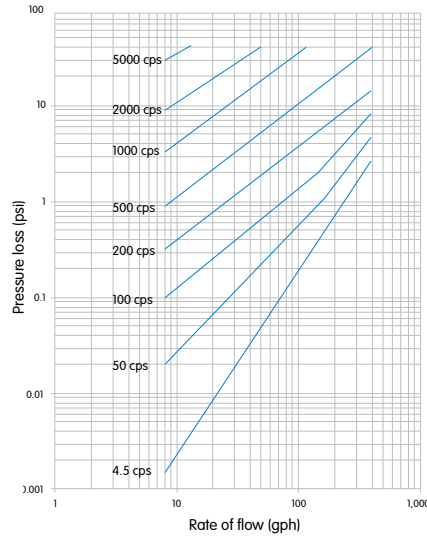

# Pressure loss

## Elster 15, Elster 20, Elster 25 oil meters

Elster 15 – 1/2" oil meter

Elster 20 – 3/4" oil meter

Elster 25 – 1" oil meter

[www.elsteramcowater.com](http://www.elsteramcowater.com)

United States  
 Elster AMCO Water, LLC  
 10 SW 49<sup>th</sup> Avenue, Bldg. 100  
 Ocala, FL 34474  
 T +1 352 369 6500  
 F +1 352 368 1950  
[watermeters@elster.com](mailto:watermeters@elster.com)